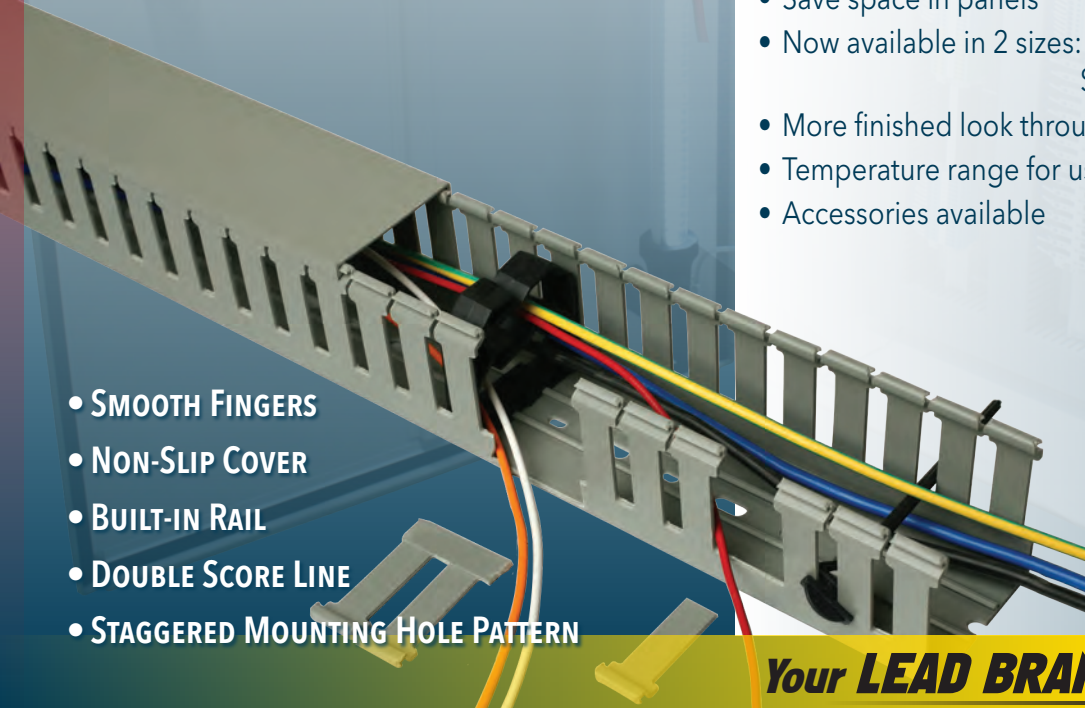

TECHSPAN WIRING DUCT

WIDE FINGER & NARROW FINGER DUCT IN STOCK

- LEAD FREE
- RoHS Compliant
- Self Extinguishing rigid PVC Class 1 (UL 94-VO)

CORNER EDGE DUCT

- Modular angular trunking
- Save space in panels
- Now available in 2 sizes: S1106080 (110mm X 60mm X 80mm)
S904060 (90mm X 40mm X 60mm)
- More finished look through corners
- Temperature range for use: -5° to 60°C
- Accessories available

- SMOOTH FINGERS
- NON-SLIP COVER
- BUILT-IN RAIL
- DOUBLE SCORE LINE
- STAGGERED MOUNTING HOLE PATTERN

Your LEAD BRAND in the changing market

EASTERN CANADA
3131 Pepper Mill Court
Mississauga, ON
L5L 4X6