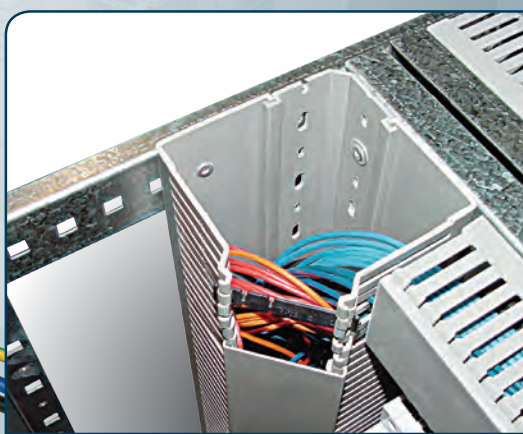

TECHSPAN WIRING DUCT

WIDE FINGER & NARROW FINGER DUCT IN STOCK

- LEAD FREE
- RoHS Compliant
- Self Extinguishing rigid PVC Class 1 (UL 94-VO)

CORNER EDGE DUCT

- Modular angular trunking
- Save space in panels
- Now available in 2 sizes: S1106080 (110mm X 60mm X 80mm)
S904060 (90mm X 40mm X 60mm)
- More finished look through corners
- Temperature range for use: -5° to 60°C
- Accessories available

- SMOOTH FINGERS
- NON-SLIP COVER
- BUILT-IN RAIL
- DOUBLE SCORE LINE
- STAGGERED MOUNTING HOLE PATTERN

Your LEAD BRAND in the changing market

EASTERN CANADA
3131 Pepper Mill Court
Mississauga, ON
L5L 4X6