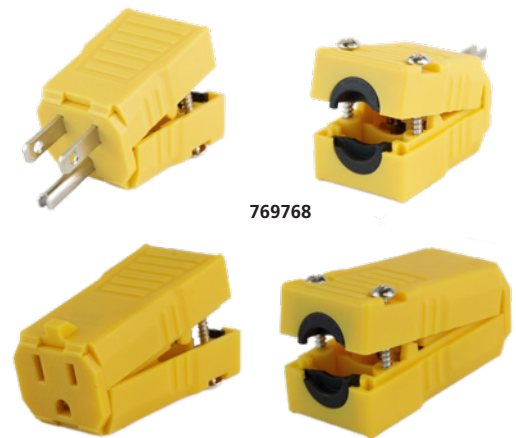

PRODUCT BULLETIN

Plugs & Sockets

For Repair or Fabrication of Your Own Extension Cords,
Techspan Now Offers 3 Options of Plugs & Sockets.

Industrial Grade (Black)

Works with SJ, SJE, SJT, S Cord types. Solid brass prongs provide excellent conductivity. 2-Pole, 3-Wire.

125VAC, 15A

Type	Configuration	1 PC/PK	10 PCS/PK
Male Plug	NEMA 5-15P	769758	769758B
Female Socket	NEMA 5-15R	769759	769759B

769758

769759

Industrial Grade (Yellow)

Works with SJ, SJE, SJT, S Cord types. Solid brass prongs provide excellent conductivity. 2-Pole, 3-Wire.

125VAC, 15A

Type	Configuration	1 PC/PK	10 PCS/PK
Male Plug	NEMA 5-15P	769764	769764B
Female Socket	NEMA 5-15R	769765	769765B

769764

769765

'Hippo' Hinge-Style (Yellow)

Works with SJ, SJE, SJT, S Cord types. Solid brass prongs provide excellent conductivity. 2-Pole, 3-Wire.

125VAC, 15A

Type	Configuration	1 PC/PK	10 PCS/PK
Male Plug	NEMA 5-15P	769768	769768B
Female Socket	NEMA 5-15R	769767	769767B

769768

769767